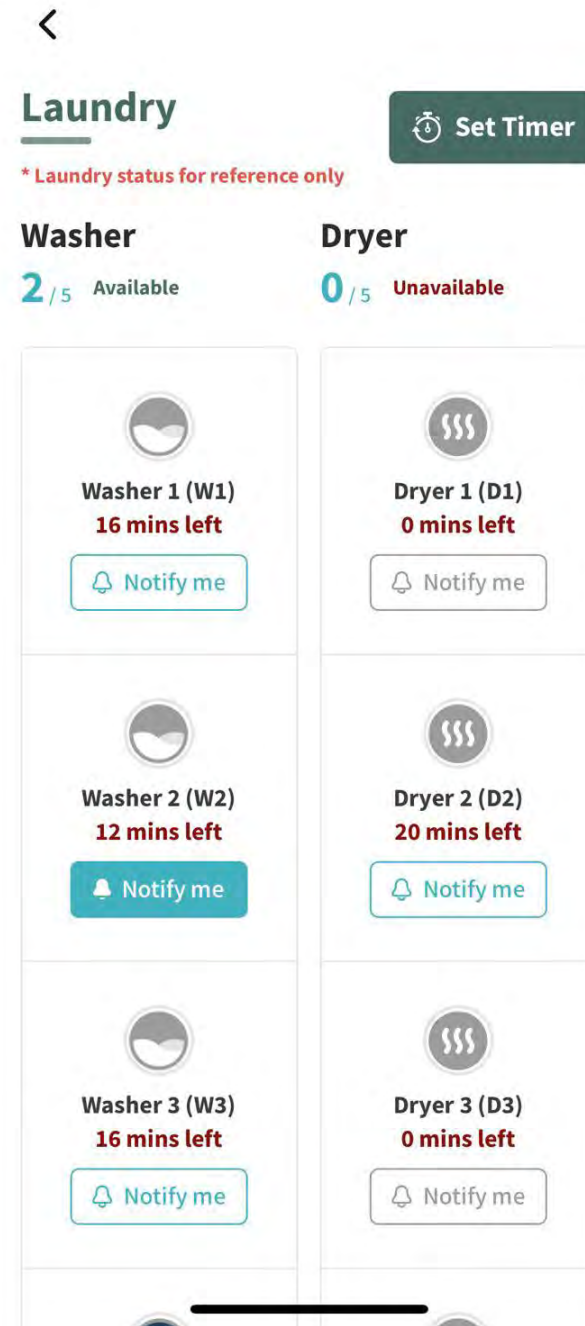

Support with
Mobile Apps