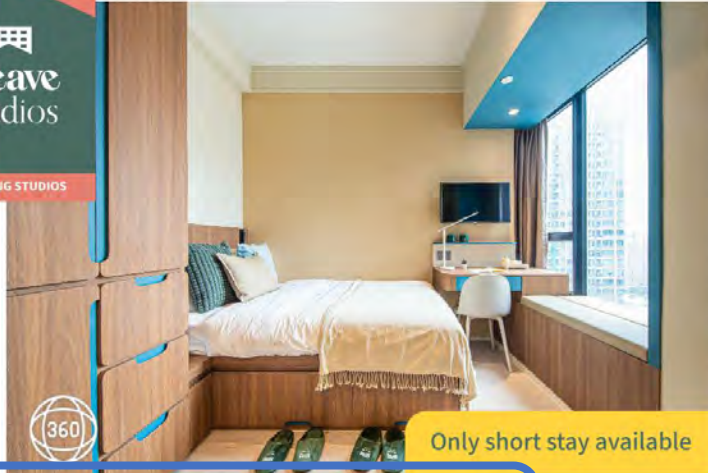

150-160 sq. ft.

Monthly Rate Short Stay

From HK\$16,800

HK\$15,300/month
(3 pricing tiers)

[LEARN MORE](#)

[BOOK NOW](#)

Available from late Sep

Weave Studios - Kowloon West Studio Double

Login / Register

Only short stay available

Weave Studios - Kowloon West Studio Double Plus

181 sq. ft.

Short Stay

From HK\$898

HK\$819/night

(Stay from 6 nights to 1 month only)

LEARN MORE

BOOK NOW

Weave Studios - Kowloon West Studio Queen

150-160 sq. ft.

Monthly Rate Short Stay

From HK\$18,800

HK\$16,800/month

(3 pricing tiers)

From HK\$9,800

HK\$9,400/month

(3 pricing tiers)

[LEARN MORE](#)

[BOOK NOW](#)

Weave Studios - Hung Hom

Private Trio (Male only)

52-62 sq. ft.