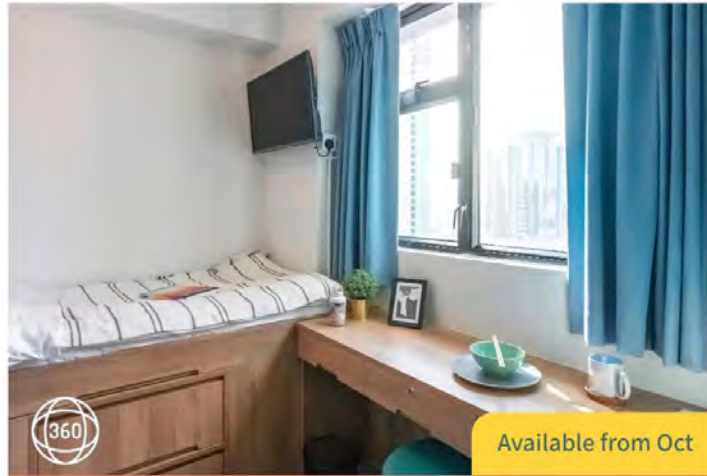

BOOK NOW

Residences

Suites

LEARN MORE

Studios

About Weave

BOOK NOW

HK

Login / Register

CO-LIVING STUDIOS

Only one left (from late Oct)

Weave Studios - Hung Hom Studio Single

74 sq. ft.

Monthly Rate

From ~~HK\$12,800~~

HK\$12,200/month
(3 pricing tiers)

LEARN MORE

BOOK NOW

Available from Oct

Weave Studios - Hung Hom Studio Single Plus

84 sq. ft.

Monthly Rate

From ~~HK\$13,800~~

HK\$12,700/month
(3 pricing tiers)