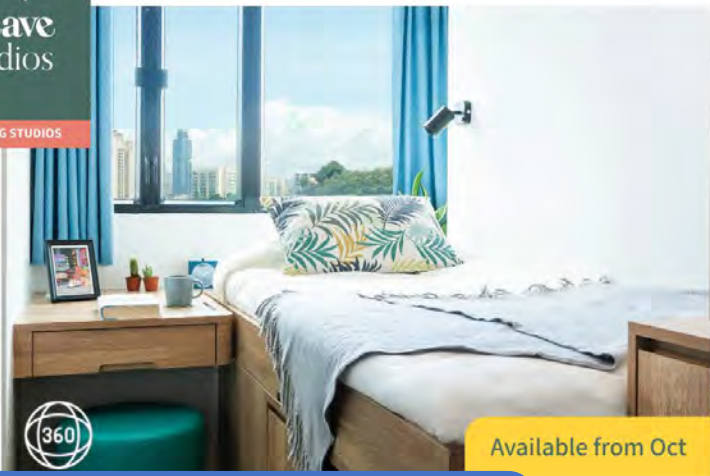

Studio Types

[Offers](#)

[Residences](#) ▾

[Suites](#) ▾

[Studios](#) ▾

[About Weave](#)

HK

[Login / Register](#)

Available from Oct