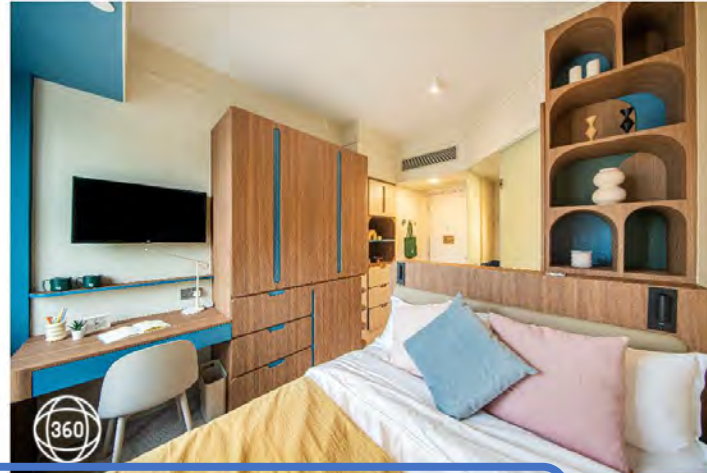

LEARN MORE

BOOK NOW

Weave Studios - Kowloon West Studio Queen

150-160 sq. ft.

Monthly Rate Short Stay

From HK\$18,800

HK\$16,800/month

(3 pricing tiers)