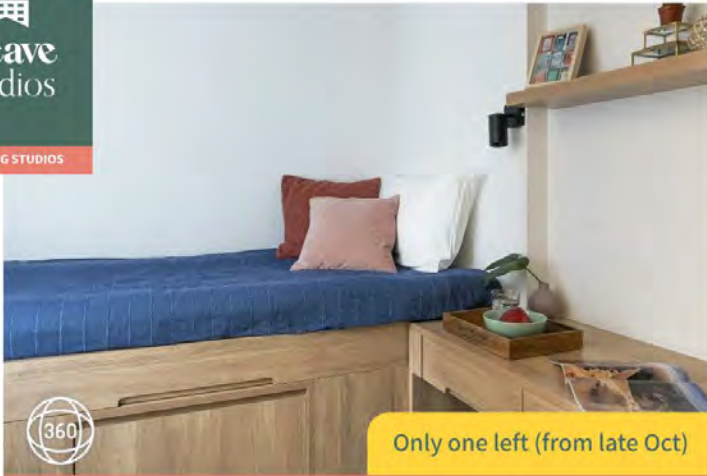

LEARN MORE

Offers

BOOK NOW

Residences

Suites

LEARN MORE

Studios

About Weave

BOOK NOW

HK

Login / Register

CO-LIVING STUDIOS

Only one left (from late Oct)

Weave Studios - Hung Hom Studio Single

74 sq. ft.

Monthly Rate

From ~~HK$12,800~~

HK$12,200/month
(3 pricing tiers)

LEARN MORE

BOOK NOW