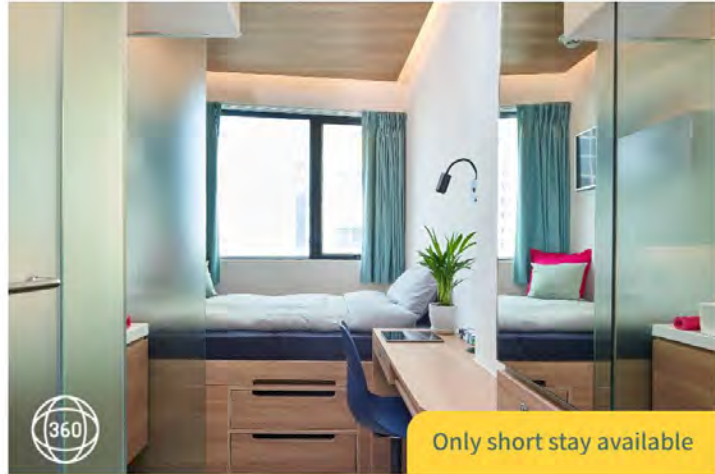

Only short stay available

Weave Studios - Prince Edward Studio Single Plus

84-86 sq. ft.

Monthly Rate Short Stay

From HK$14,300

HK$13,100/month

(3 pricing tiers)

LEARN MORE

BOOK NOW