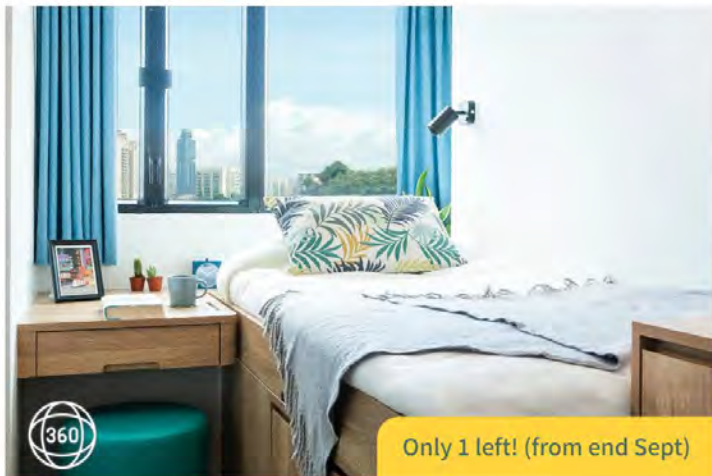

Only 1 left! (from end Sept)

Weave Studios - Hung Hom

Private Trio (Female only)

52-62 sq. ft.

Monthly Rate

From HK$9,800

HK$9,400/month

(3 pricing tiers)

[LEARN MORE](#)

[BOOK NOW](#)

Weave Studios - Hung Hom

Private Trio (Male only)

52-62 sq. ft.

Monthly Rate

From HK$9,800

HK$9,400/month

(3 pricing tiers)

[LEARN MORE](#)

[BOOK NOW](#)