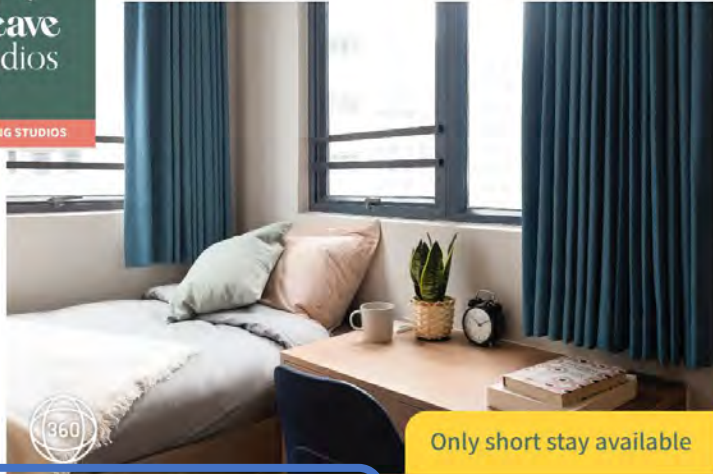

Only short stay available

Weave Studios - Prince Edward Studio Single

72-85 sq. ft.

Short Stay

From HK$618

HK$599/night

(Stay from 6 nights to 1 month only)

LEARN MORE

BOOK NOW